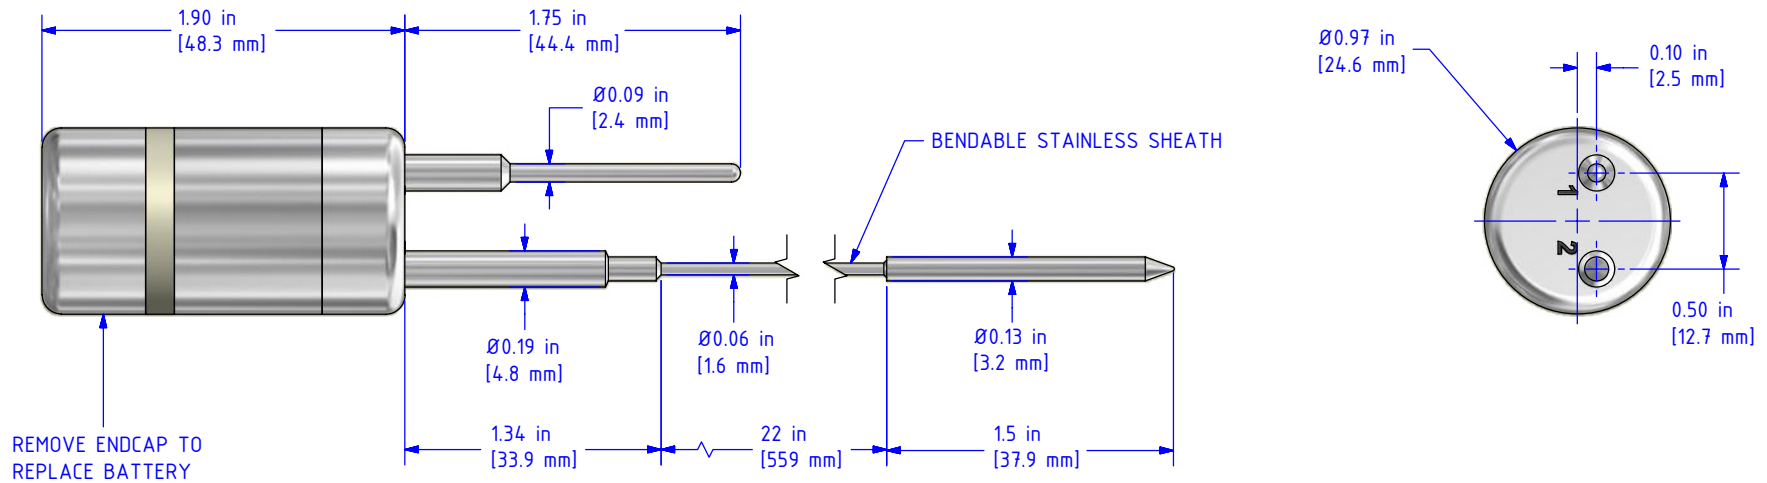

HITEMP140X2-TD-PT1

Dual Probe High Temperature Data Logger

DIMENSIONAL DRAWING

PRODUCT	SCALE	MATERIALS	NOTES
HiTemp140X2-TD-PT1	1:1	AISI 316 SS PEEK	

InstruMetrics
ENGINEERING

MADGETECH
WE BUILD DATA LOGGERS