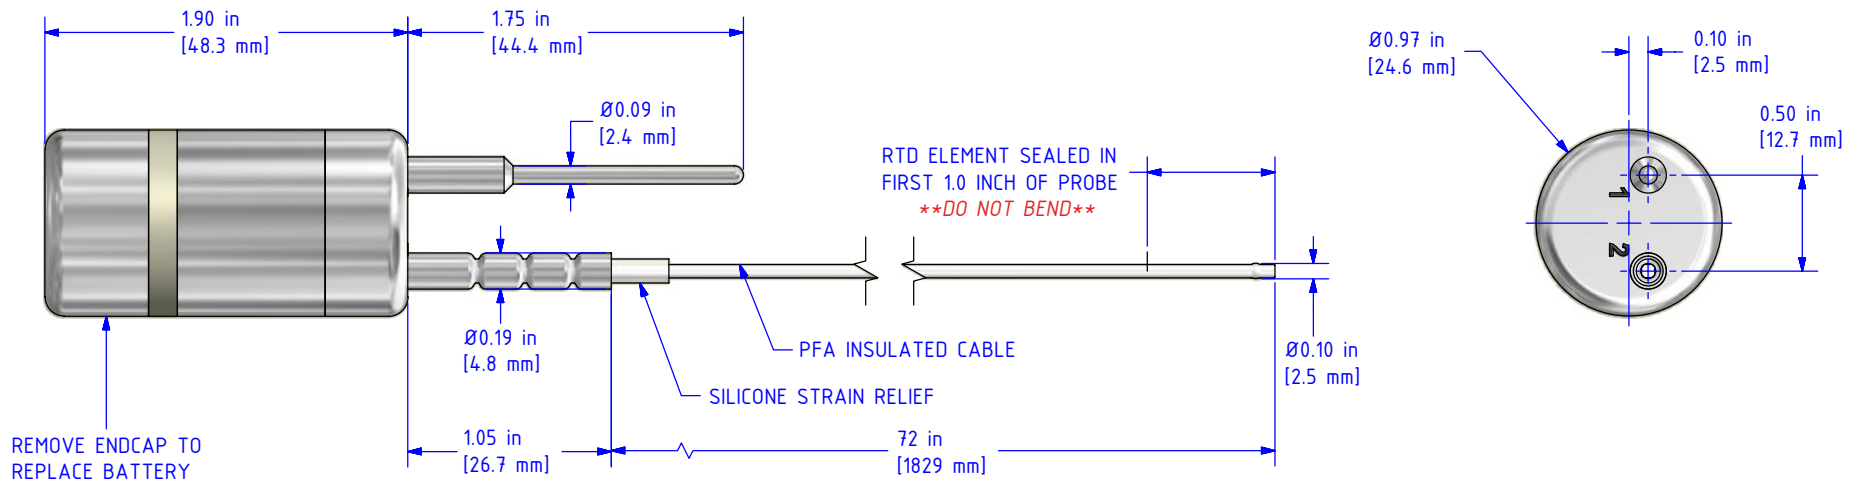

HITEMP140X2-TD-FP

Dual Probe High Temperature Data Logger

DIMENSIONAL DRAWING

PRODUCT	SCALE	MATERIALS	NOTES
HiTemp140X2-TD-FP	1:1	AISI 316 SS PEEK PFA	

InstruMetrics
ENGINEERING

MADGETECH
WE BUILD DATA LOGGERS