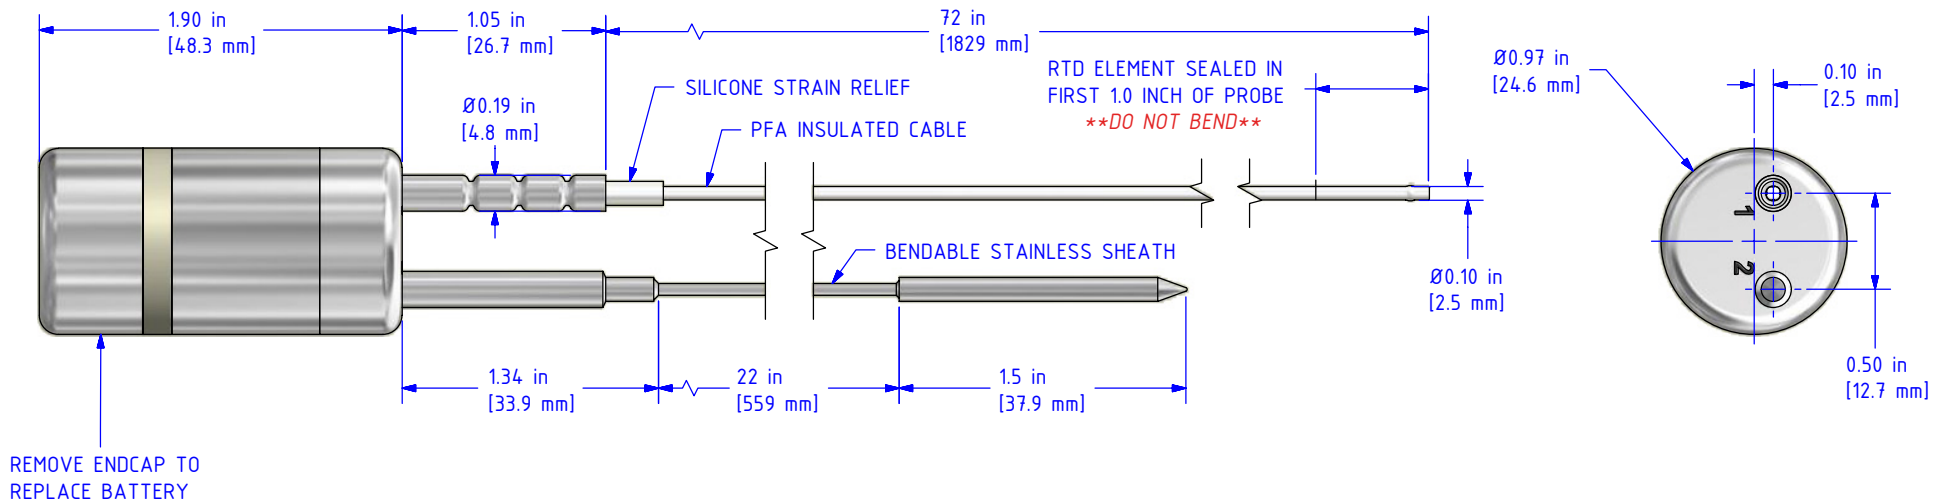

HITEMP140X2-FP-PT1

Dual Probe High Temperature Data Logger

DIMENSIONAL DRAWING

PRODUCT	SCALE	MATERIALS	NOTES
HiTemp140X2-FP-PT1	1:1	AISI 316 SS PEEK PFA	

InstruMetrics
ENGINEERING

MADGETECH
WE BUILD DATA LOGGERS