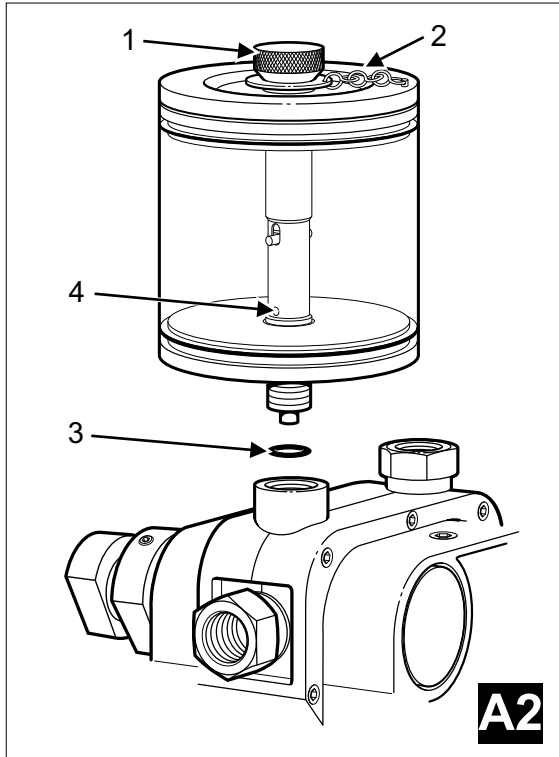

PV 411A

Pneumatic/Hydraulic Hand-pump Instruction Manual

A4

InstruMetrics
ENGINEERING

The logo for InstruMetrics Engineering. The word "InstruMetrics" is written in a blue, sans-serif font. The letter "M" is stylized with a blue waveform line that starts below the "u", goes up through the "M", and continues horizontally to the right above the "e". Below the word "InstruMetrics" is a thin blue horizontal line that ends with a small waveform. Below this line, the word "ENGINEERING" is written in a smaller, blue, all-caps, sans-serif font.