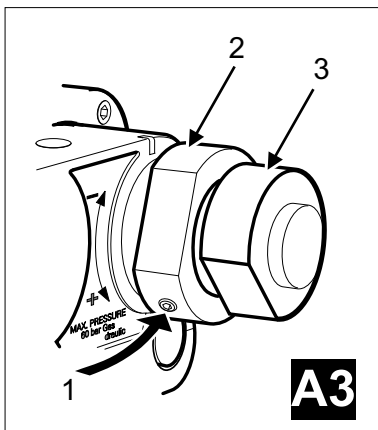

PV 411A

Pneumatic/Hydraulic Hand-pump Instruction Manual

A4

InstruMetrics
ENGINEERING

The logo for InstruMetrics Engineering. The word "InstruMetrics" is written in a blue, sans-serif font. The letter "M" is stylized with a blue waveform line that starts below the "u", goes up through the "M", and continues horizontally to the right above the "e". Below the word "InstruMetrics" is a thin blue horizontal line that ends with a small waveform. Below this line, the word "ENGINEERING" is written in a smaller, blue, all-caps, sans-serif font.